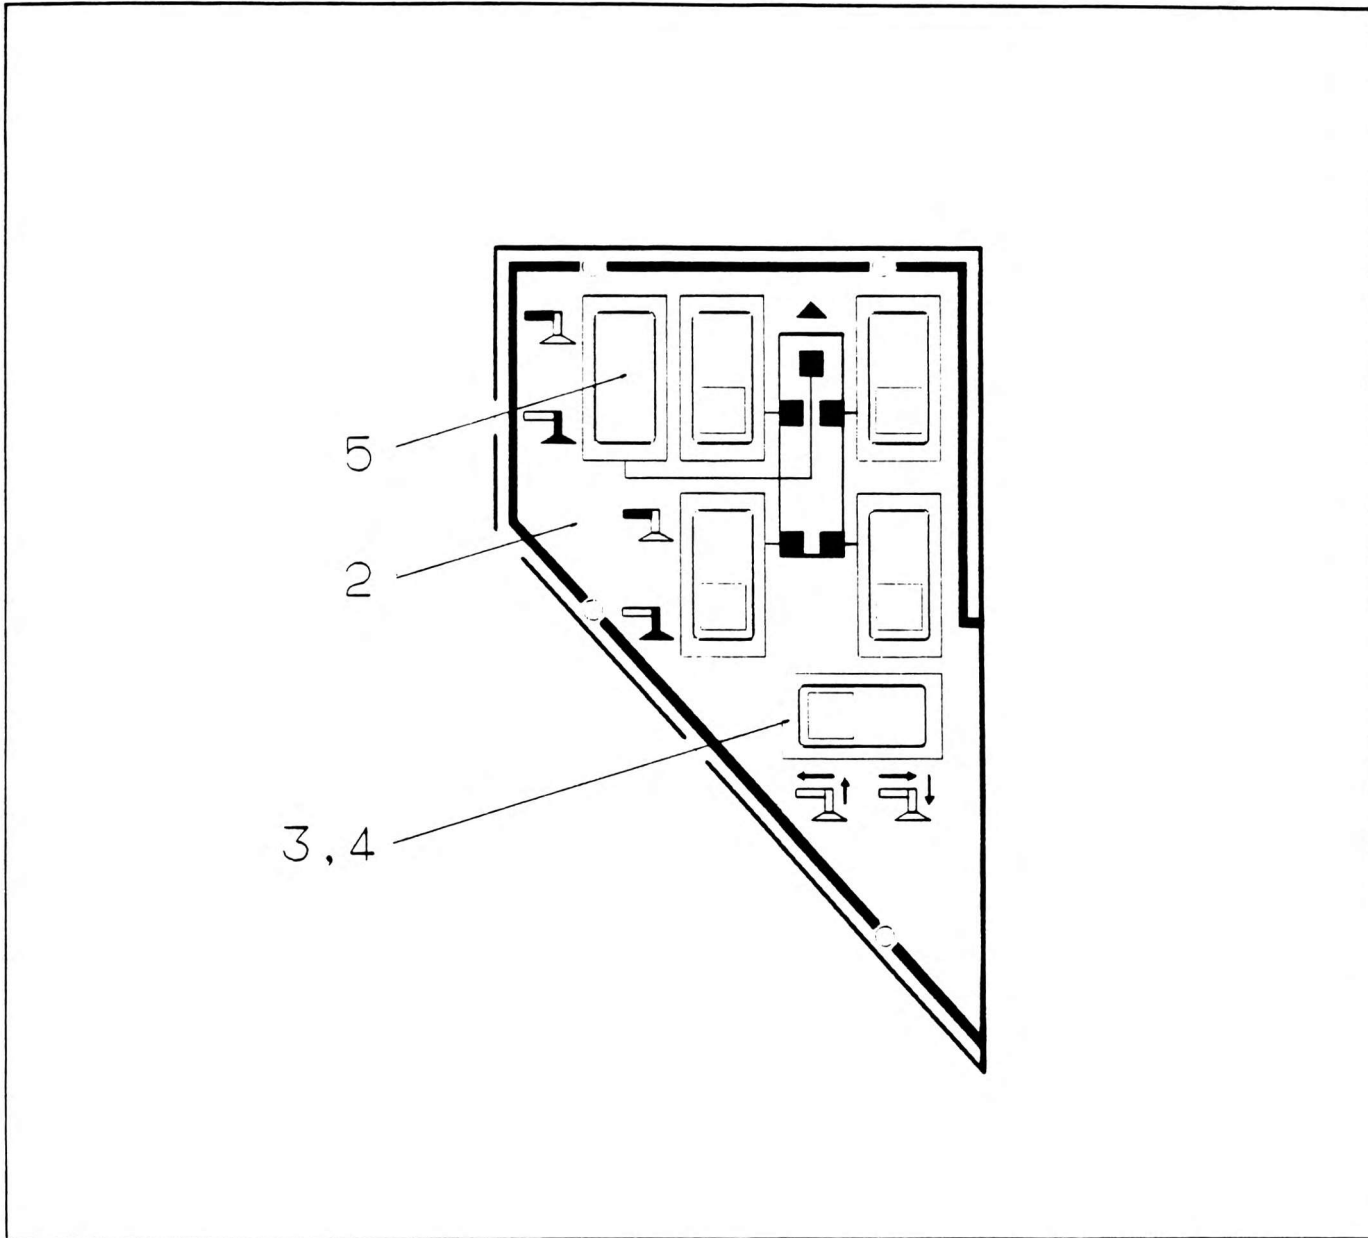

DASHBOARD ASSEMBLY LH SUPER

NO.	PART NO.	QTY.	DESCRIPTION	NO.	PART NO.	QTY.	DESCRIPTION
-	6-512-990252	1	Harness Assy Super Dash LH				
2	7-679-990195	1	Dashpanel - Super Left				
3	8871514	5	Switch Rocker SPCO Centre Off				
4	8387680	5	Lens Insert Black W/O Symbol				
5	8387664	1	Plug Blanking Rocker Switches				